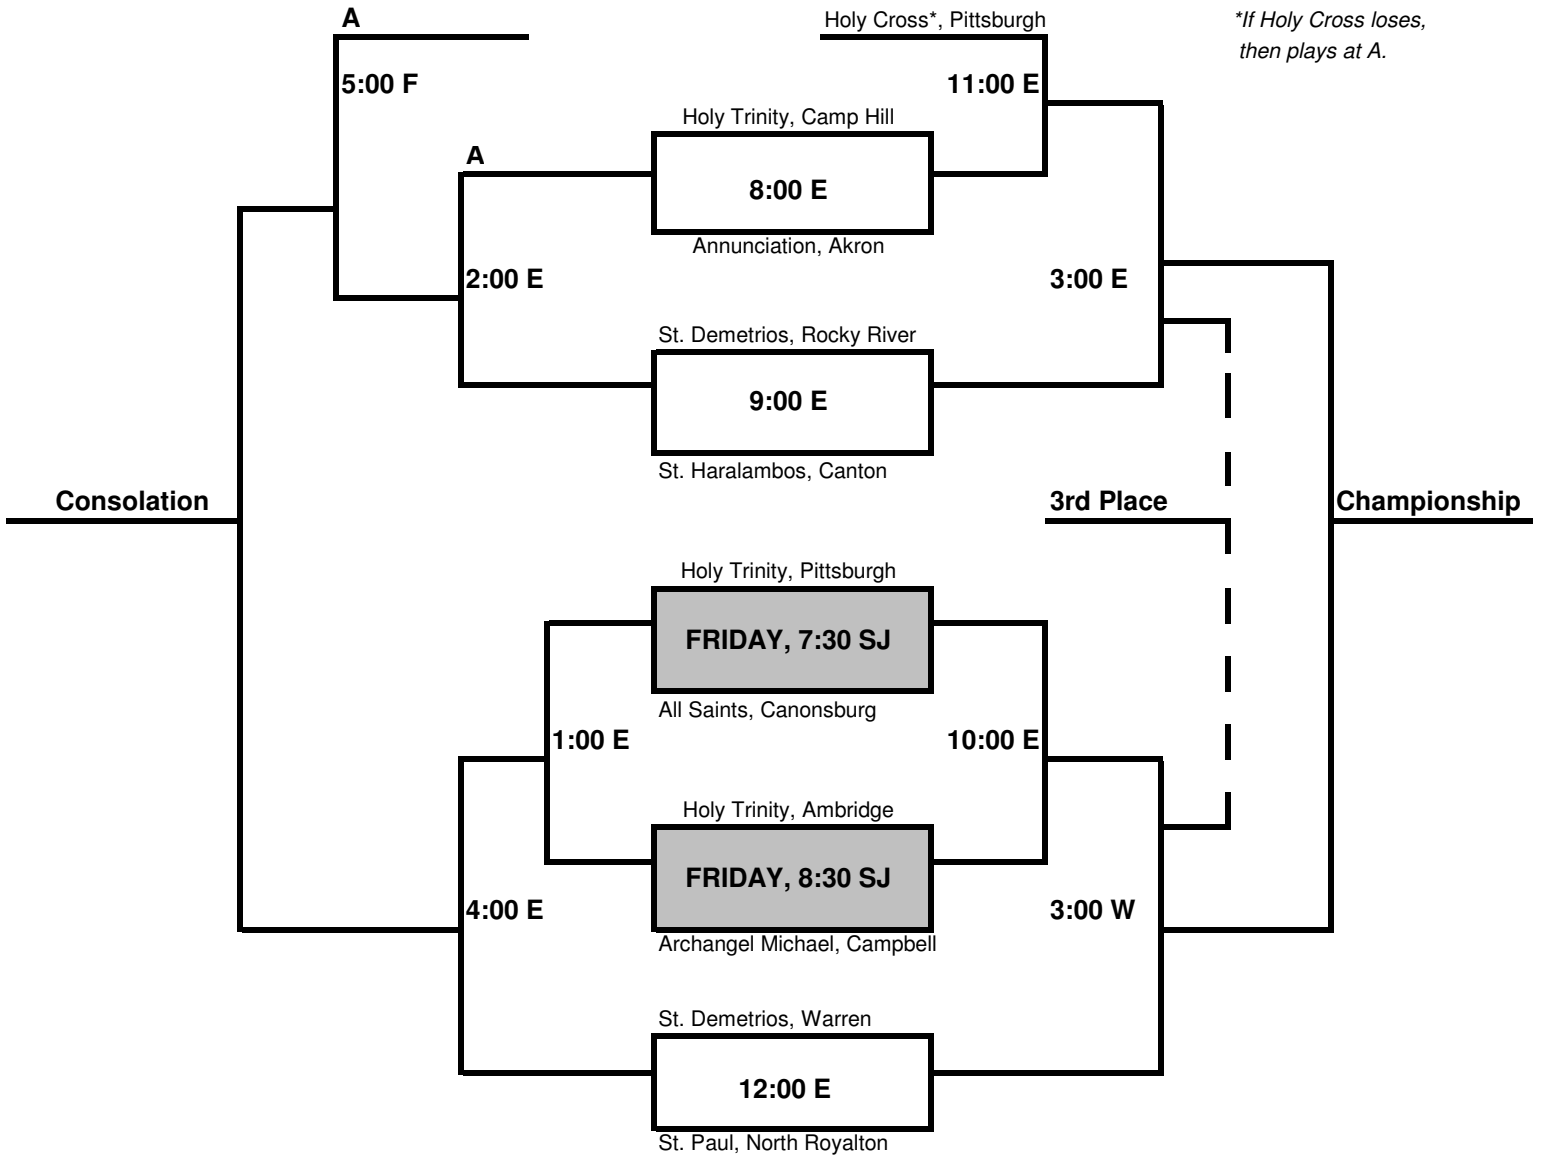

# GIRLS, JUNIOR

Version J, 1.25.07

*\*If Holy Cross loses, then plays at A.*

11 Teams

 : Friday Night Games

C	St. Nicholas Cathedral
E	Ellis
F	Frick
SB	St. Bede's
SJ	Shadyside Junior
SHS	Schenley High School
TA	Taylor Alderdice H.S.
W	Winchester Thurston