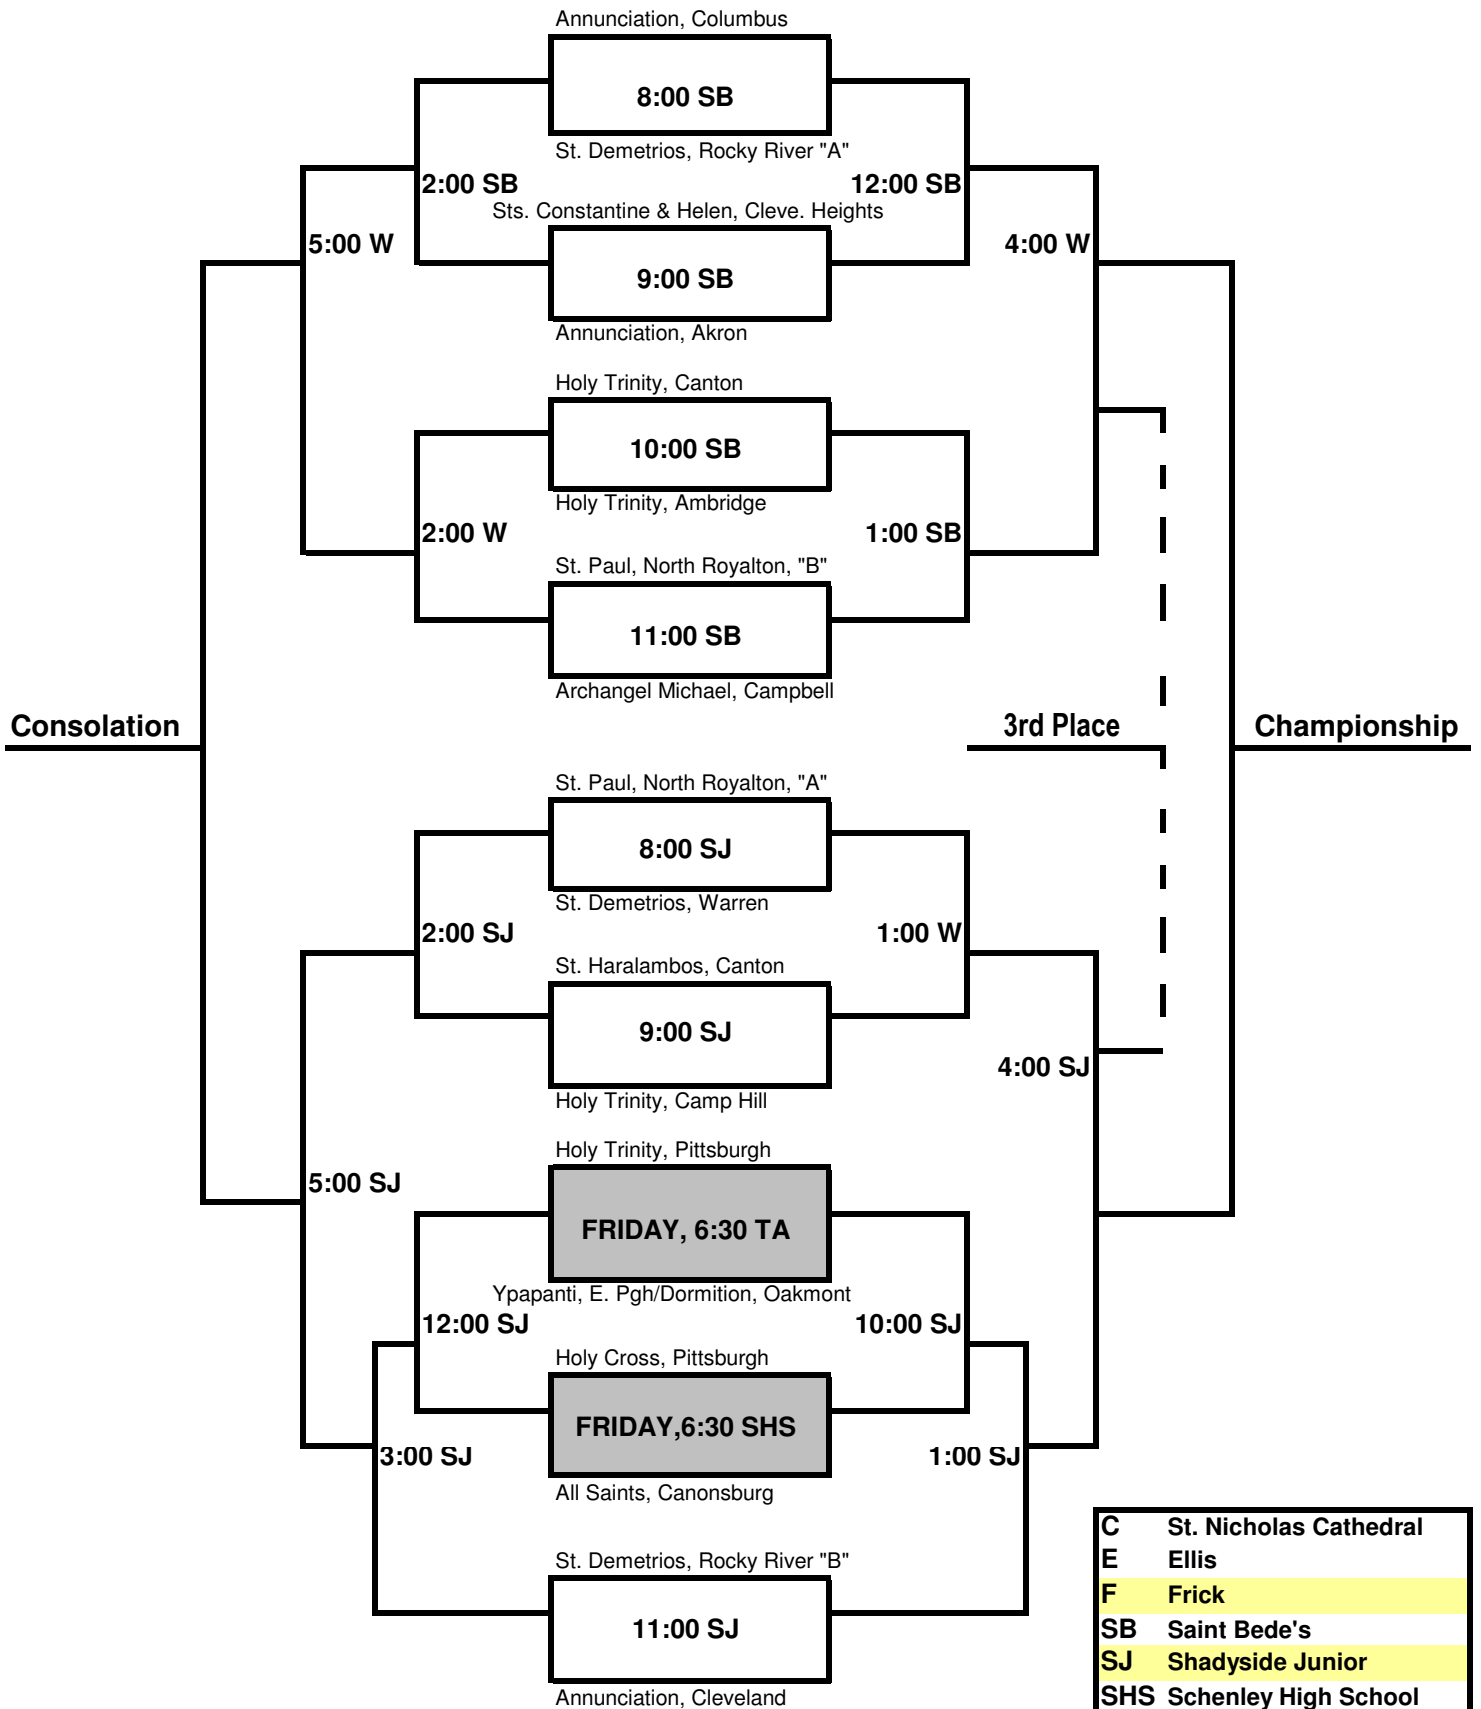

BOYS, JUNIOR

Version J, 1.25.07

: Friday Night Games

18 Teams

C	St. Nicholas Cathedral
E	Ellis
F	Frick
SB	Saint Bede's
SJ	Shadyside Junior
SHS	Schenley High School
TA	Taylor Alderdice H.S.
W	Winchester Thurston