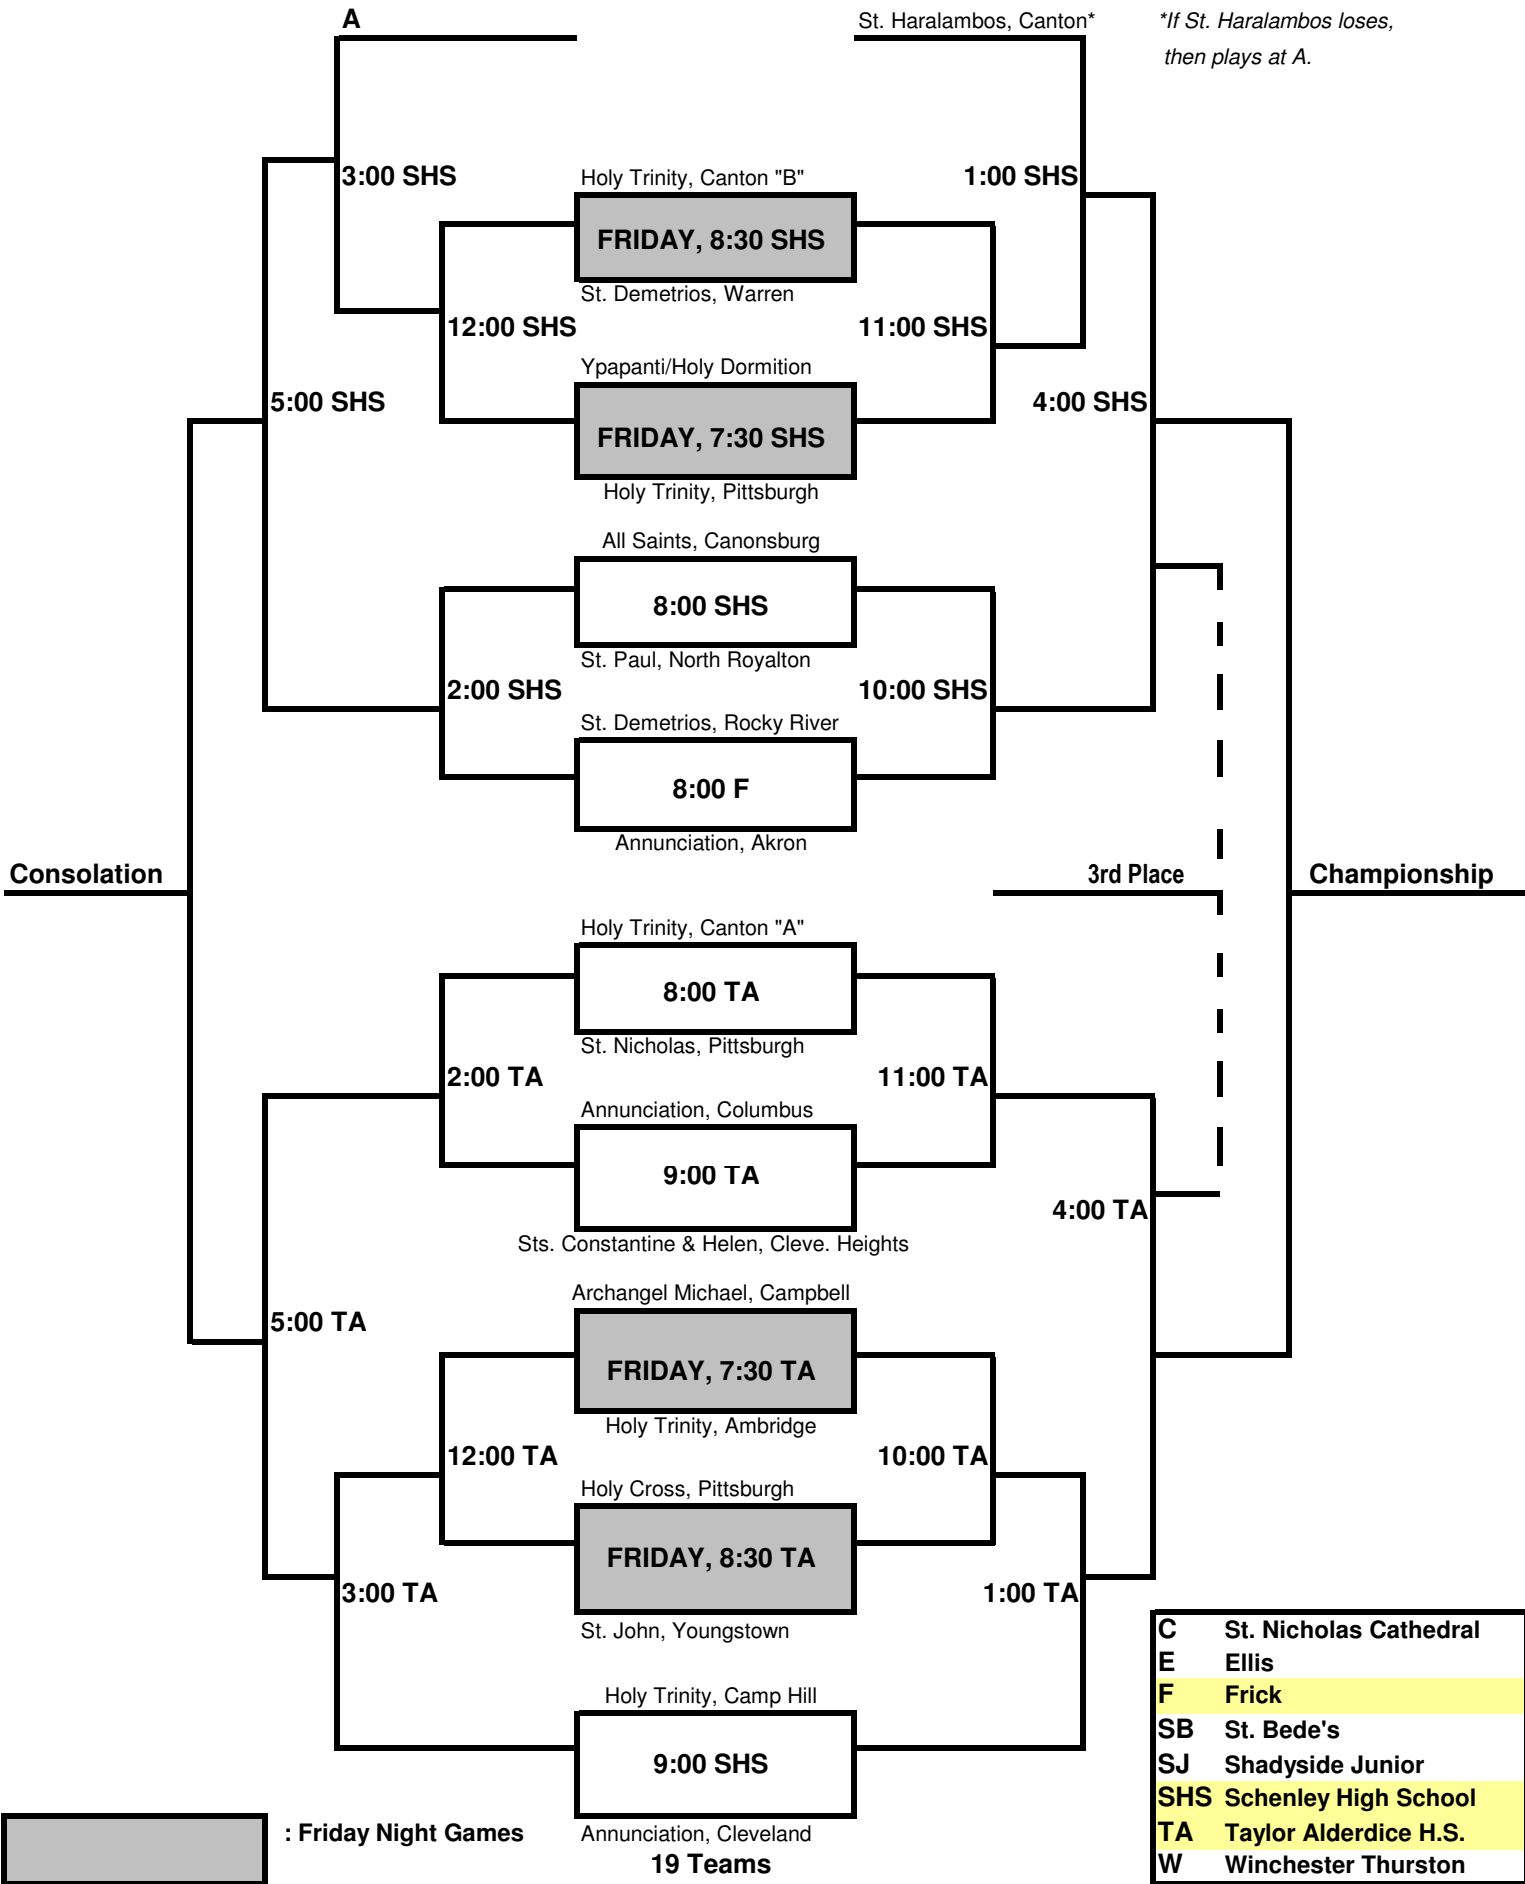

BOYS, SENIOR

Version J, 1.25.07